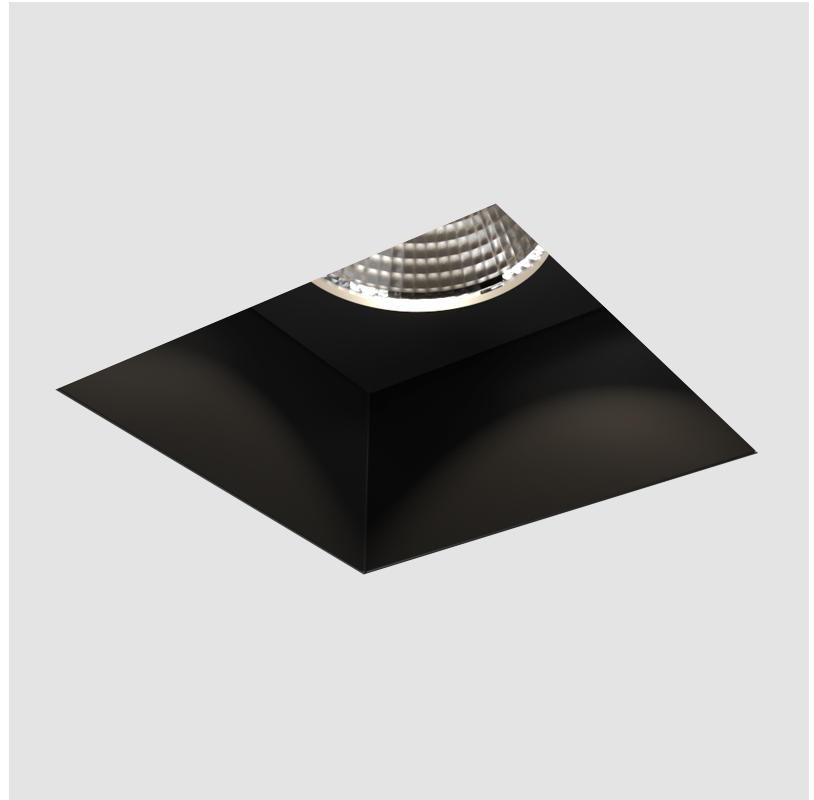

PHYSICAL

Shape: Square
Length (mm): 70
Length (in): 2 3/4
Width (mm): 70
Width (in): 2 3/4
Height (mm): 107
Height (in): 4 3/16
Ceiling Thickness (mm): 10 / 12.5 / 15
Ceiling Thickness (in): 3/8 or 1/2 or 9/16
Min. Recessing Depth (mm): 130
Min. Recessing Depth (in): 5 1/8
Light Distribution: Downlight
Fixture Finish: SSR / BKV / CWI / CRY / HAB / UFT / ITA / RUA / FTG / MYG / LOD / PUS / FRO / FUP / KIA / POP / BLS / SPG / MEY / GOH / GUM / CHC / COM / ABZ / JAG / OBR / MOS / ROR
Fixture Material: Aluminum Die Cast
Cut-out Measurements: 85mm / 3 3/8" x 85mm / 3 3/8"
Upon Request: Unique Ceiling Thickness

ELECTRICAL

Lamp Type: LED (Zhaga Standard)
Input Wattage (W): 14.5
Total Output Wattage (W): 13.4
Dimming: Tri-Mode (Non-Dimming and Phase Dimming (120Vac only) and 0-10V Dimming)
Driver Included: No
Driver Location: Recessed Housing
Driver Type: Constant Current - Universal
Driver Class: Class 2
Housing: See components
Input Voltage (V): 120 - 277
Constant Current (MA): 350

LED

Color Temperature (°K): 2700 / 3000 / 3500 / 4000
Max. Delivered Lumen (lm): 890 / 920 / 970 / 990
CRI: >90 CRI
Upon Request: Special Color Temperature RGB-W Tunable White
Special LED

OPTICAL

Reflector: 20 / 40 / 60
Upon Request: Special Beam Angles

RATINGS AND CERTIFICATIONS

Certified By: Certified for North American Standards
IP rating: IP20