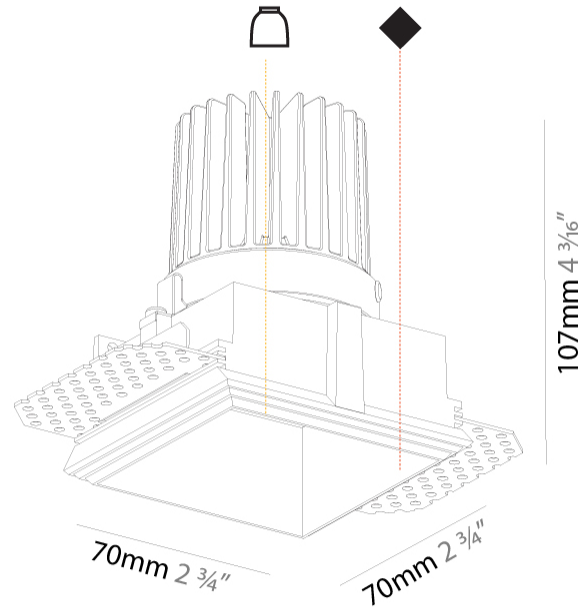

PHYSICAL

Shape: Square
Length (mm): 70
Length (in): 2 3/4
Width (mm): 70
Width (in): 2 3/4
Height (mm): 107
Height (in): 4 3/16
Ceiling Thickness (mm): 10 / 12.5 / 15
Ceiling Thickness (in): 3/8 or 1/2 or 9/16
Min. Recessing Depth (mm): 130
Min. Recessing Depth (in): 5 1/8
Light Distribution: Downlight
Fixture Finish: SSR / BKV / CWI / CRY / HAB / UFT / ITA / RUA / FTG / MYG / LOD / PUS / FRO / FUP / KIA / POP / BLS / SPG / MEY / GOH / GUM / CHC / COM / ABZ / JAG / OBR / MOS / ROR
Fixture Material: Aluminum Die Cast
Cut-out Measurements: 85mm / 3 3/8" x 85mm / 3 3/8"
Upon Request: Unique Ceiling Thickness

ELECTRICAL

Lamp Type: LED (Zhaga Standard)
Input Wattage (W): 14.5
Total Output Wattage (W): 13.4
Dimming: Tri-Mode (Non-Dimming and Phase Dimming (120Vac only) and 0-10V Dimming)
Driver Included: No
Driver Location: Recessed Housing
Driver Type: Constant Current - Universal
Driver Class: Class 2
Housing: See components
Input Voltage (V): 120 - 277
Constant Current (MA): 350

LED

Color Temperature (°K): 2700 / 3000 / 3500 / 4000
Max. Delivered Lumen (lm): 890 / 920 / 970 / 990
CRI: >90 CRI
Upon Request: Special Color Temperature RGB-W Tunable White
Special LED

OPTICAL

Reflector: 20 / 40 / 60
Upon Request: Special Beam Angles

RATINGS AND CERTIFICATIONS

Certified By: Certified for North American Standards
IP rating: IP20