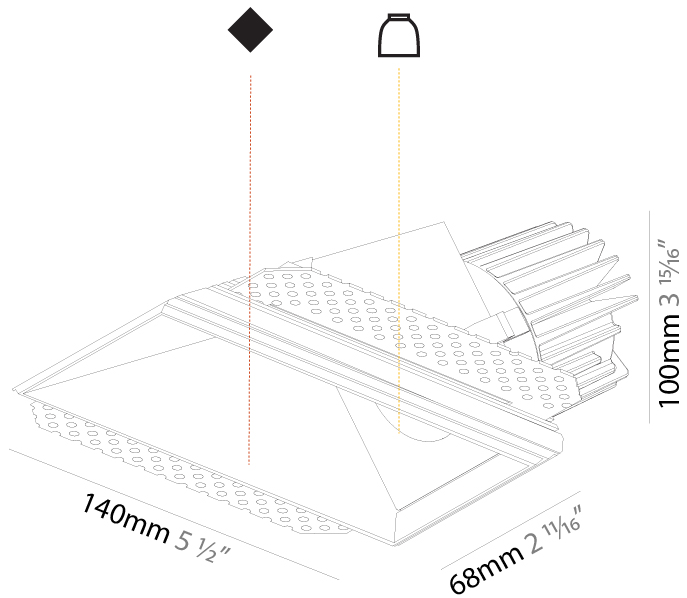

#### PHYSICAL

Shape: Rectangle  
 Length (mm): 140  
 Length (in): 5 1/2  
 Width (mm): 70  
 Width (in): 2 3/4  
 Height (mm): 100  
 Height (in): 3 15/16  
 Ceiling Thickness (mm): 10 / 12.5 / 15  
 Ceiling Thickness (in): 3/8 or 1/2 or 9/16  
 Min. Recessing Depth (mm): 110  
 Min. Recessing Depth (in): 4 5/16  
 Light Distribution: Asymmetric  
 Fixture Finish: SSR / BKV / CWI / CRY / HAB / UFT / ITA / RUA / FTG / MYG / LOD / PUS / FRO / FUP / KIA / POP / BLS / SPG / MEY / GOH / GUM / CHC / COM / ABZ / JAG / OBR / MOS / ROR  
 Fixture Material: Aluminum Die Cast  
 Cut-out Measurements: 150mm / 5 7/8" x 85mm / 3 3/8"  
 Upon Request: Unique Ceiling Thickness

#### RATINGS AND CERTIFICATIONS

Certified By: Certified for North American Standards  
 IP rating: IP20

150mm x 85mm  
5 7/8" x 3 3/8"

110mm  
4 3/8"

10 | 12 1/2 | 15  
3/8" | 1/2" | 9/16"